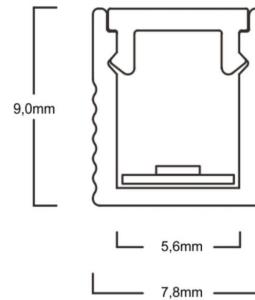

ALUMINUM EXTRUSION AL63

Specification

Model	SE-AL63
Mounting Type	Surface Mount
Internal Width	5.6mm
Standard Length	3000mm
Customised Length	Available
Diffuser	Frosted PC
IP Rating	IP20
Accessory Supplied	End Cap