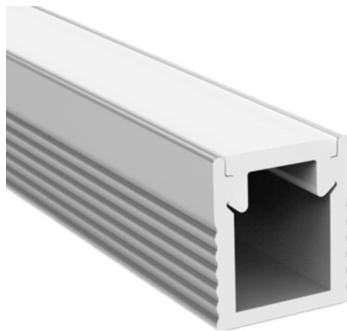

ALUMINUM EXTRUSION AL63

Specification

Model	SE-AL63
Mounting Type	Surface Mount
Internal Width	5.6mm
Standard Length	3000mm
Customised Length	Available
Diffuser	Frosted PC
IP Rating	IP20
Accessory Supplied	End Cap