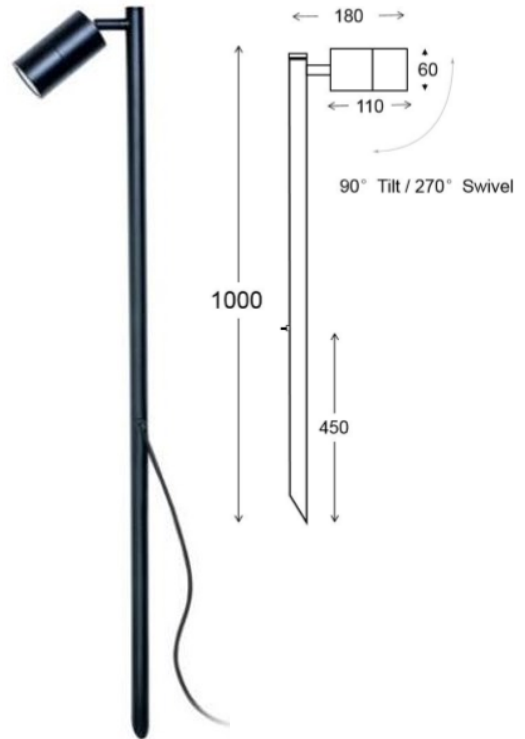

# LED SPIKE GARDEN LIGHT

## Product Features

- Modern design
- Tiltable light head
- Outdoor lighting IP65
- Extended spike length: 285mm
- Fit for DC12V MR16 (GU5.3) globe
- Made with commercial grade material
- Come with 2 meter reinforce cable

## Technical Specification

Model	SE-GA3131L
Watts	6W
LED Chip	MR16 LED
Input Voltage	DC 12V
Beam Angle	45°
Colour Temp.	3000K / 5500K
CRI	Ra>80
Lumens Output	400lm
Size	D60*H1000mm
IP Grade	IP65
Housing Colour	Black