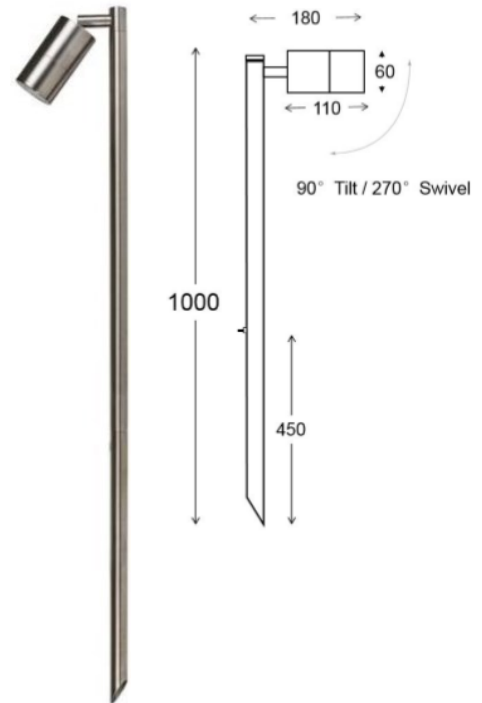

# LED SPIKE GARDEN LIGHT

## Product Features

- Modern design
- Tiltable light head
- Outdoor lighting IP65
- Spike length: 1000mm
- Fit for DC12V MR16 (GU5.3) globe
- Made with commercial grade material
- Come with 2 meter reinforce cable

## Technical Specification

Model	SE-GA3131L
Watts	6W
LED Chip	MR16 LED
Input Voltage	DC 12V
Beam Angle	45°
Colour Temp.	3000K / 5500K
CRI	Ra>80
Lumens Output	400lm
Size	D60*H1000mm
IP Grade	IP65
Housing Colour	Black