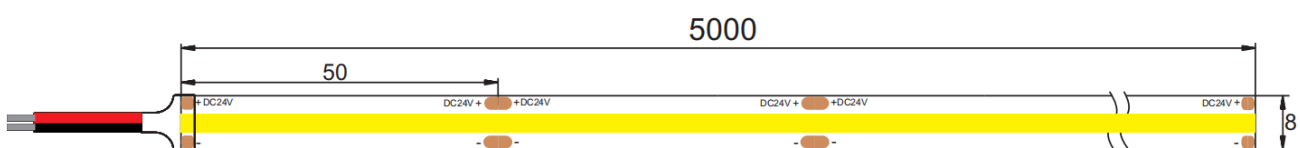

# 12W COB LED Strip Light

## Technical Specification

Model	SE-24V-12W-COB-IP20	
Watts	12W	
Input Voltage	DC24V	
LED Chip	COB LED	
Color Temp.	3000K	4000K
Lumens Output	1080lm	1100lm
CRI	Ra>90	
Beam Angle	120°	
Size	10000 * 8*1.2mm	
IP Grade	IP 20	
Operating Temp.	-20° - +45°	
Max Length	10M Per Driver	
Net Weight (kg)	0.131	
Certification	CE&ROHS	